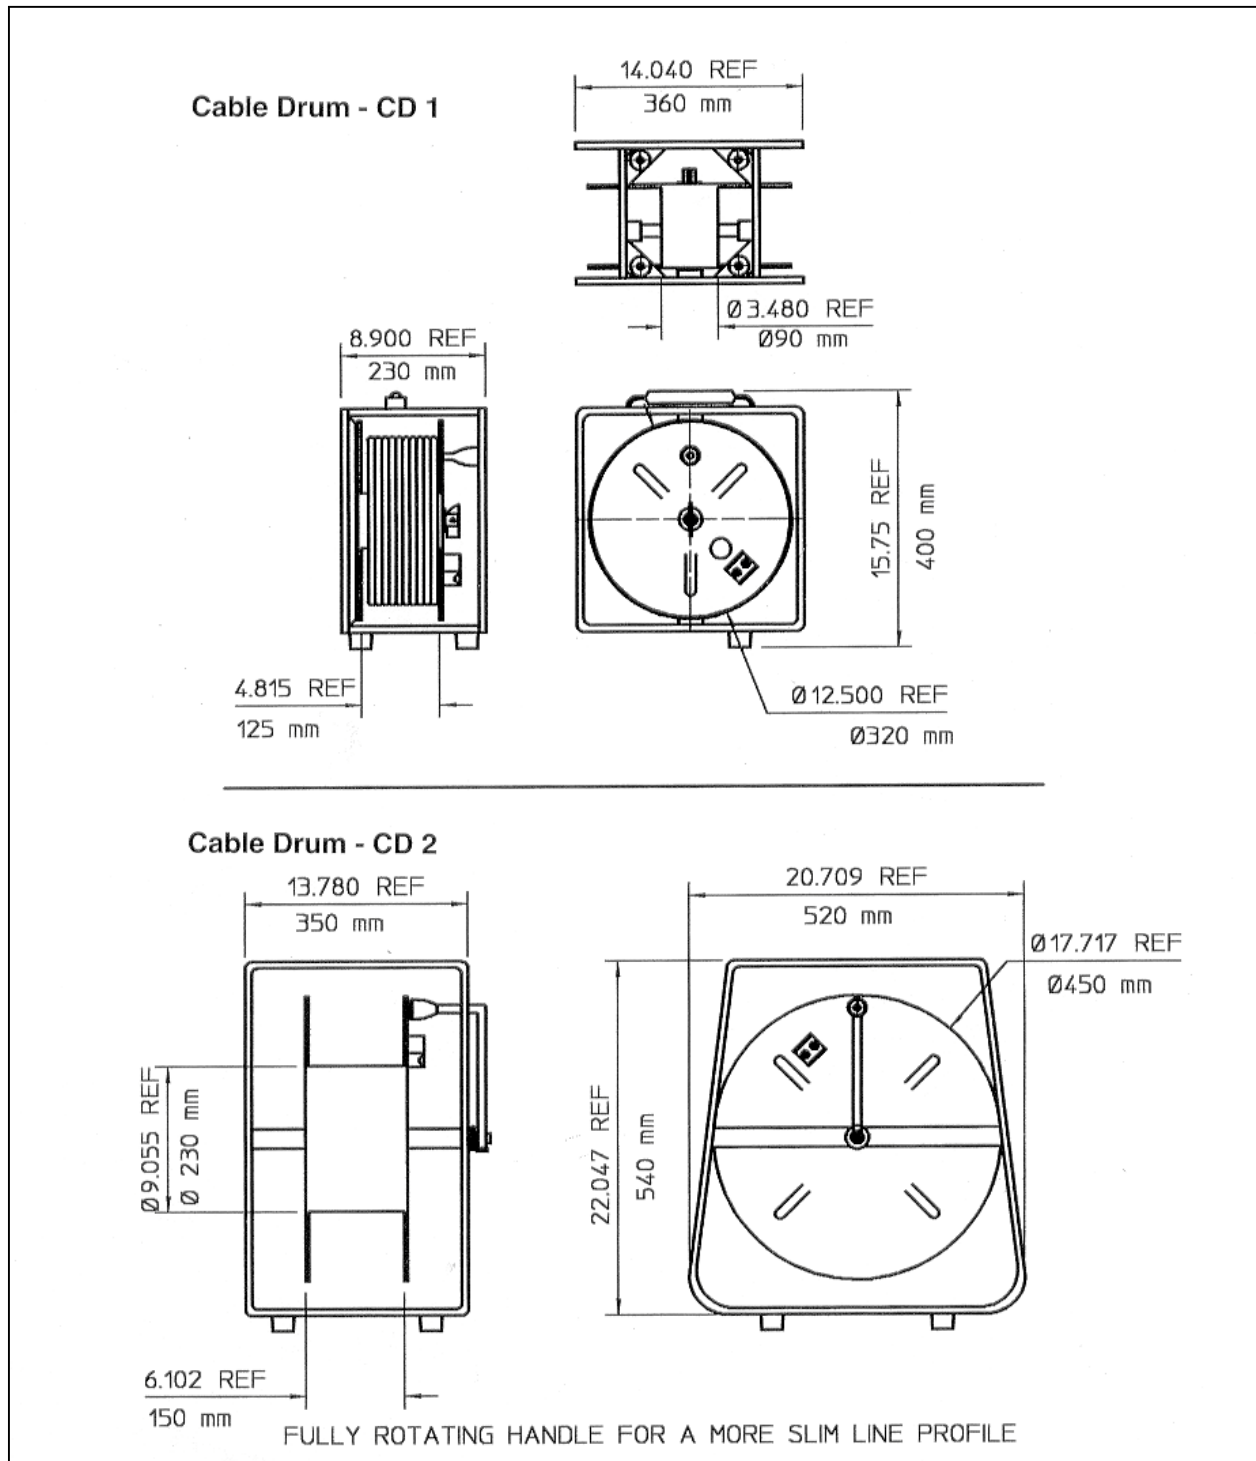

Amphenol

Deployable Cable Drums

Amphenol have continued their 'Total System Support Philosophy' and can now offer deployable cable drums in a variety of sizes:

- Lightweight storage units for various diameters and lengths of cable
- All cable storage units are designed to be stacked
- Black nylon coated as standard
- All drums are specifically designed to cater for the Amphenol Harsh Environment product range
- Drums can be easily replaced on all models
- Each drum has a five metre flying lead, housed on the side of the unit

Cable Drum Dimensions

Type	Width 'A'	Height 'B'	Depth 'C'	Drum Width 'D'	Drum Core Ø E	Drum Dia. F	Nom Wt (kg)
CD1	360	400	230	125	90	320	6
CD2	520	540	350	150	230	450	11
CD3	520	540	500	300	230	450	13
CD3.45	520	540	650	450	230	450	15
CD3.6	520	540	800	600	230	450	17

Type	Cable Ø (mm)	6	8	10	12	16	20
CD1		150	80	50	30	-	-
CD2		300	150	100	60	30	15
CD3		600	300	200	140	100	60
CD3.45		1000	500	300	200	100	60
CD3.6		1300	700	400	300	140	90

Technical Information

For further information on cables, connectors and assemblies, please consult your local office. Product specifications and performance characteristics are typical only and subject to change.